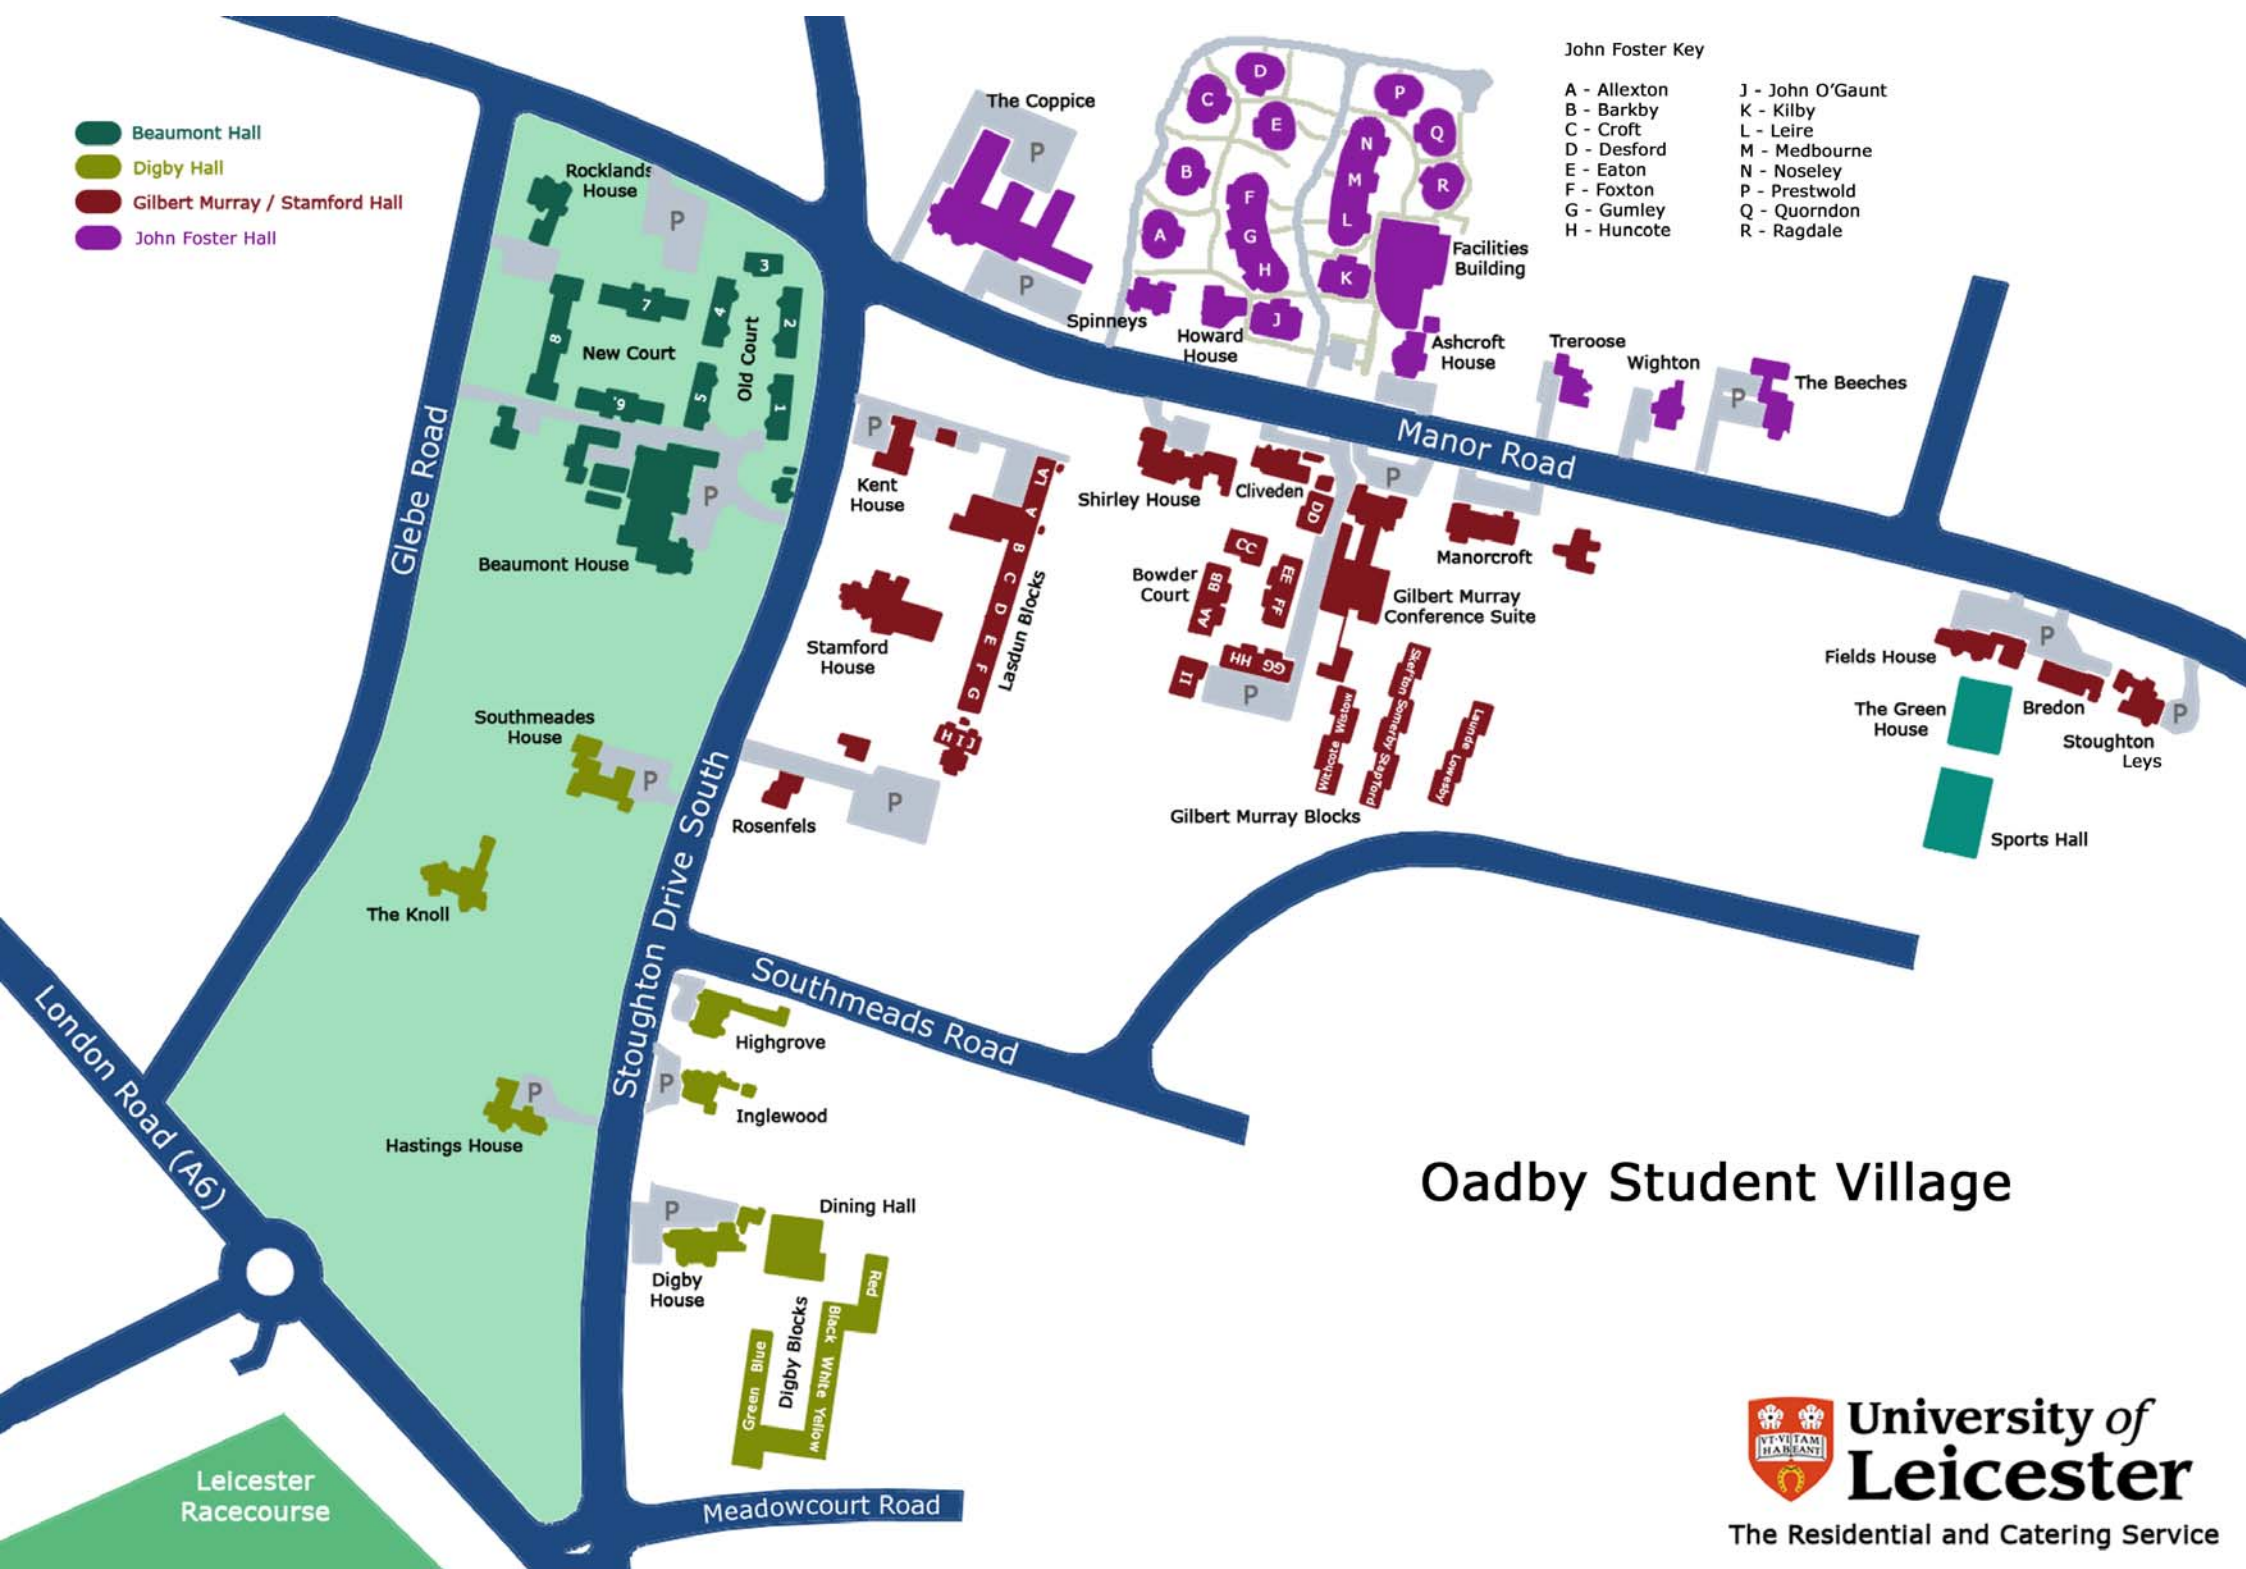

- Beaumont Hall
- Digby Hall
- Gilbert Murray / Stamford Hall
- John Foster Hall

John Foster Key

- |               |                  |
|---------------|------------------|
| A - Allextion | J - John O'Gaunt |
| B - Barkby    | K - Kilby        |
| C - Croft     | L - Leire        |
| D - Desford   | M - Medbourne    |
| E - Eaton     | N - Noseley      |
| F - Foxton    | P - Prestwold    |
| G - Gumley    | Q - Quorndon     |
| H - Huncote   | R - Ragdale      |

# Oadby Student Village